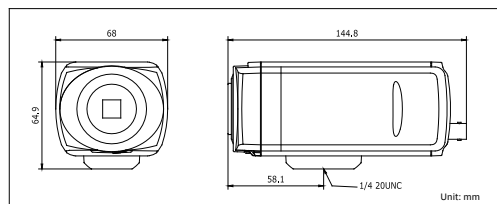

Dimensions

Accessories

DS-2CD883F-E(W)	
Camera	
Image sensor	1/2.5" progressive scan CMOS
Min. illumination	Color: 0.6 lux@F1.2, AGC on B/W: 0.08 lux @F1.2, AGC on
Shutter time	1/25s ~ 1/100,000s
Lens mount	C/CS mount
Auto iris	DC drive
Day & night	IR cut filter with auto switch
Compression standard	
Video compression	H.264 / MPEG4 / MJPEG
Bit rate	32 kbps ~ 16 mbps
Audio compression	G.711 / G.726
Dual stream	Yes
Image	
Max. image resolution	2560 × 1920
Frame rate	50 Hz: 6.25 fps (2560 × 1920) 12.5 fps (2048 × 1536) 25 fps (1920 × 1080) 25 fps (1600 × 1200) 25 fps (1280 × 720) 60 Hz: 7.5 fps (2560 × 1920) 15 fps (2048 × 1536) 30 fps (1920 × 1080) 30 fps (1600 × 1200) 30 fps (1280 × 720)
Image settings	Saturation, brightness, contrast adjustable through client software or web browser
Network	
Network storage	NAS (iSCSI optional)
Alarm trigger	Motion detection, tampering alarm, network disconnect, IP address conflict, storage exception
Protocols	TCP/IP, HTTP, DHCP, DNS, DDNS, RTP/RTSP, PPPoE, SMTP, NTP, SNMP, HTTPS, FTP, 802.1x, Qos (SIP, SRTP, IPv6 optional)
Security	User authentication, watermark
System compatibility	ONVIF, PSIA, CGI
Interface	
Audio input	1-ch 3.5 mm audio interface, MIC IN/LINE IN
Audio output	1-ch 3.5 mm audio interface (Line level, 600 Ω)
Communication interface	1 RJ45 10M / 100M ethernet port and 1 RS-485 interface
Alarm input	1
Alarm output	1
Video output	1 Vp-p composite output (75 Ω / BNC)
On-board storage	Built-in SD/SDHC slot, up to 32 GB
Reset button	Yes
General	
Operating conditions	-10°C ~ 60°C (14°F ~ 140°F), humidity 90% or less (non-condensing)
Power supply	12 VDC ± 10%, PoE (802.3af)
Power consumption	max. 5W (max. 8W with IR cut filter on) -W: max. 7W (max. 10W with IR cut filter on)
Dimensions	68 × 64.9 × 144.8 mm (2.68" × 2.56" × 5.70")
Weight	500g (1.10 lbs)