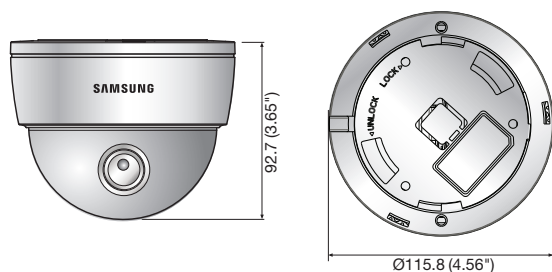

Dimensions

Unit : mm (inch)

Technical Specifications

	SCD-2081N	SCD-2081P
VIDEO		
Imaging Device	1/3" Super HAD CCD II	
Total Pixels	1,028(H) x 508(V)	1,028(H) x 596(V)
Effective Pixels	976(H) x 494(V)	976(H) x 582(V)
Scanning System	2 : 1 Interlace	
Synchronization	Internal / Line lock	
Frequency	H : 15.734KHz / V : 59.94Hz	H : 15.625KHz / V : 50Hz
Horizontal Resolution	Color : 650TV lines, B/W : 700TV lines	
Min. Illumination	Color : 0.1Lux@F1.2 (50IRE), 0.0002Lux (Sens-up, 512x) B/W : 0.01Lux@F1.2 (50IRE), 0.00002Lux (Sens-up, 512x)	
S / N Ratio	52dB (AGC off, Weight on)	
Video Output	CVBS : 1.0 Vp-p / 75Ω composite	
LENS		
Focal Length (Zoom Ratio)	2.8 ~ 11mm (3.9x)	
Max. Aperture Ratio	1 : 1.2(Wide) ~ 2.8(Tele)	
Angular Field of View	H : 94°(Wide) ~ 26°(Tele) / V : 67°(Wide) ~ 20°(Tele)	
Min. Object Distance	0.2m (0.66ft)	
Lens Type	DC auto iris	
Mount Type	Board type	
PAN / TILT		
Pan Range	0° ~ 340°	
Tilt Range	0° ~ 73°	
Rotate Range	0° ~ 340°	
OPERATIONAL		
On Screen Display	English, Japanese, Spanish, French, Portuguese, Taiwanese, Korean	English, French, German, Spanish, Italian, Chinese, Russian, Polish, Czech, Romanian, Serbian, Swedish, Danish, Turkish, Portuguese
Camera Title	Off / On (Displayed 15 characters)	
Day & Night	Auto (ICR) / External / Color / B/W	
Backlight Compensation	Off / User BLC / HLC / SSSDR	
Contrast Enhancement	SSDR (Off / On)	
Digital Noise Reduction	SSNRIII (Off / On)	
Digital Image Stabilization	Off / On	
Motion Detection	Off / On (8 programmable zones)	
Privacy Masking	Off / On (12 programmable zones)	
Sens-up (Frame Integration)	2x ~ 512x	
Gain Control	Off / Low / High	
White Balance	ATW / Outdoor / Indoor / Manual / AWC (1,700K° ~ 11,000K°)	
Electronic Shutter Speed	1/60 ~ 1/120,000sec	1/50 ~ 1/120,000sec
Digital Zoom	Off / On (1x ~ 16x)	
Reverse	Off / H-Rev / V-Rev / HV-Rev	
Profile	Basic / Day & Night / Backlight / ITS / Indoor / User	
PIP	Off / On	
Alarm	1 Out	
Communication	Coaxial control (SPC-300 compatible)	
Protocol	Coax : Pelco-C (Coaxitron)	
ENVIRONMENTAL		
Operating Temperature / Humidity	-10°C ~ +50°C (+14°F ~ +122°F) / Less than 90% RH	
ELECTRICAL		
Input Voltage / Current	Dual (24V AC & 12V DC ±10%)	
Power Consumption	Max. 3.5W	
MECHANICAL		
Color / Material	Ivory / Plastic (Dome cover : Clear)	
Dimensions (WxH)	Ø115.8 x 92.7mm (Ø4.56" x 3.65")	
Weight	365g (0.8 lb)	