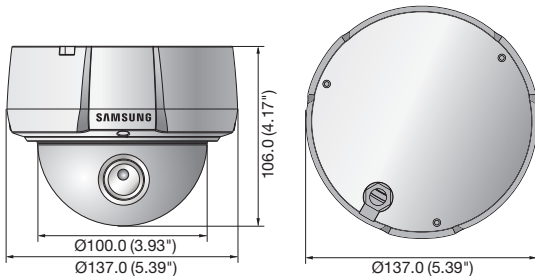

Dimensions

Unit : mm (inch)

Accessories (Optional)

SBP-301HM2 SBP-300LM SBP-300CM SBP-300WM1 SBP-300WM SBP-300B SBP-300PM SBP-300KM

Technical Specifications

	SCV-3081N/2081N	SCV-3081P/2081P
VIDEO		
Imaging Device	1/3" Super HAD CCD (Double scan) : SCV-3081, 1/3" Super HAD CCD II : SCV-2081	
Total Pixels	811(H) x 508(V)	795(H) x 596(V)
Effective Pixels	768(H) x 494(V)	752(H) x 582(V)
Scanning System	2 : 1 Interlace	
Synchronization	Internal / Line lock	
Frequency	H : 15.734KHz / V : 59.94Hz	H : 15.625KHz / V : 50Hz
Horizontal Resolution	Color : 600TV lines, B/W : 700TV lines	
Min. Illumination	Color : 0.3Lux@F1.2 (50IRE), 0.0006Lux (Sens-up, 512x) : SCV-3081 0.15Lux@F1.2 (50IRE), 0.0003Lux (Sens-up, 512x) : SCV-2081 B/W : 0.01Lux@F1.2 (50IRE), 0.00002Lux (Sens-up, 512x) : SCV-3081 0.001Lux@F1.2 (50IRE), 0.000002Lux (Sens-up, 512x) : SCV-2081	
S / N Ratio	52dB (AGC off, Weight on)	
Video Output	CVBS : 1.0Vp-p / 75Ω composite	
LENS		
Focal Length (Zoom Ratio)	2.8 ~ 11mm (3.9x) : SCV-3081, 2.8 ~ 10mm (3.6x) : SCV-2081	
Max. Aperture Ratio	1 : 1.2(Wide) ~ 2.8(Tele)	
Angular Field of View	H : 94°(Wide) ~ 26°(Tele) / V : 67°(Wide) ~ 20°(Tele) : SCV-3081 H : 94.4°(Wide) ~ 28°(Tele) / V : 69.2°(Wide) ~ 21°(Tele) : SCV-2081	
Min. Object Distance	0.2m (0.66ft)	
Lens Type	DC auto iris	
Mount Type	Board type	
PAN / TILT		
Pan Range	0° ~ 352°	
Tilt Range	0° ~ 73°	
Rotate Range	0° ~ 348°	
OPERATIONAL		
On Screen Display	English, Japanese, Spanish, French, Portuguese, Taiwanese, Korean	English, French, German, Spanish, Italian, Chinese, Russian, Polish, Czech, Romanian, Serbian, Swedish, Danish, Turkish, Portuguese
Camera Title	Off / On (Displayed 15 characters)	
Day & Night	Auto (ICR) / External / Color / B/W : SCV-3081, Auto (ICR) / Color / B/W : SCV-2081	
Backlight Compensation	Off / User BLC / HLC / WDR : SCV-3081, Off / BLC / HLC : SCV-2081	
Wide Dynamic Range	52dB : SCV-3081	54dB : SCV-3081
Contrast Enhancement	SSDR (Off / On)	
Digital Noise Reduction	SSNRIII (Off / On)	
Digital Image Stabilization	Off / On	
Motion Detection	Off / On	
Privacy Masking	Off / On (12 programmable zones)	
Sens-up (Frame Integration)	2x ~ 512x	
Gain Control	Off / Low / High	
White Balance	ATW / Outdoor / Indoor / Manual / AWC (1,700°K ~ 11,000°K)	
Electronic Shutter Speed	1/60 ~ 1/120,000sec	1/50 ~ 1/120,000sec
Digital Zoom	Off / On (1x ~ 16x)	
Reverse	Off / H-Rev / V-Rev / HV-Rev : SCV-3081, H-Rev / V-Rev : SCV-2081	
Profile	Basic / Day & Night / Backlight / ITS / Indoor / User : SCV-3081	
VPS	Off / On : SCV-3081	
Intelligent Video Analytics	Fixed / Moved, Area, Fence, Tracking, Counting : SCV-3081	
PIP	Off / On : SCV-3081	
Alarm	1 Out : SCV-3081	
Communication	Coaxial control (SPC-300 compatible)	
Protocol	Coax : Pelco-C (Coaxitron)	
ENVIRONMENTAL		
Operating Temperature / Humidity	-10°C ~ +55°C (+14°F ~ +131°F) / Less than 90% RH	
Ingress Protection	IP66 grade	
Vandal Resistance	IK10	
ELECTRICAL		
Input Voltage / Current	Dual (24V AC & 12V DC ±10%)	
Power Consumption	Max. 3.5W	
MECHANICAL		
Color / Material	Ivory / Aluminum, Plastic (Dome cover : Clear)	
Dimensions (WxH)	Ø137.0 x 106.0mm (Ø5.39" x 4.17")	
Weight	740g (1.63 lb) : SCV-3081, 710g (1.57 lb) : SCV-2081	