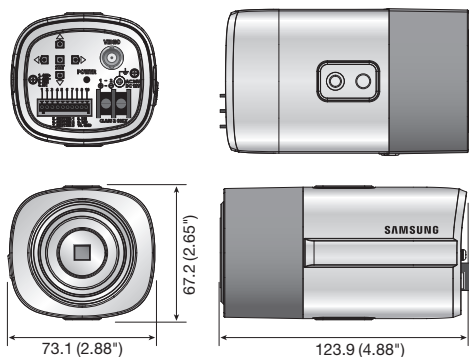

Dimensions

Unit : mm (inch)

Available Lenses / Accessories (Optional)

	SCB-5005N	SCB-5005P
VIDEO		
Imaging Device	1/3" 1.3M CMOS	
Total Pixels	1,312(H) x 1,069(V)	
Effective Pixels	1,305(H) x 1,049(V)	
Scanning System	Progressive scan	
Synchronization	Internal	
Frequency	H : 15.734KHz / V : 59.94Hz	H : 15.625KHz / V : 50Hz
Horizontal Resolution	Color : 1000TV lines, B/W : 1000TV lines	
Min. Illumination	Color : 0.03Lux (F1.2, 50IRE), 0.001Lux (1sec, F1.2, 50IRE), 0.01Lux (F1.2, 30IRE), 0.0003Lux (1sec, F1.2, 30IRE) B/W : 0.003Lux (F1.2, 50IRE), 0.0001Lux (1sec, F1.2, 50IRE), 0.001Lux (F1.2, 30IRE), 0.00003Lux (1sec, F1.2, 30IRE)	
S / N Ratio	52dB (AGC off, Weight on)	
Video Output	CVBS : 1.0Vpp / 75Ω composite	
LENS		
Focus Control	Simple focus / Manual, Button control (Manual, Simple focus, Day & Night)	
Lens Type	Manual / DC auto iris / P-iris	
Mount Type	C / CS	
OPERATIONAL		
On Screen Display	English, Chinese, Korean, Japanese, German, Italian, French, Spanish, Russian, Czech, Polish, Romanian, Serbian, Swedish, Danish, Turkish, Portuguese	
Camera Title	Off / On (Displayed 15 characters)	
Day & Night	Auto (ICR) / External / Color / B/W	
Backlight Compensation	Off / User BLC / HLC / WDR	
Wide Dynamic Range	120dB	
Contrast Enhancement	SSDR (Off / On)	
Digital Noise Reduction	SSNRIV (Off / On)	
Defog	Off / Auto / Manual	
Purple Fringe Reduction	Off / Low / Middle / High	
Digital Image Stabilization	Off / On	
Tampering	Off / On	
Motion Detection	Off / On	
Intelligent Video Analytics	Fence, (Dis)Appear, Counting (Off / On)	
Privacy Masking	Off / On (24 programmable zones with 4 points polygonal masking)	
Gain Control	Off / Low / Middle / High	
White Balance	ATW / Outdoor / Indoor / Manual / AWC / Mercury (1,800K° ~ 10,500K°)	
Electronic Shutter Speed	1sec ~ 1/12,000sec	
Digital Zoom	Off / On (1x ~ 16x)	
Reverse	Off / H-Rev / V-Rev / HV-Rev	
Profile	Basic, Day & Night, Backlight, ITS, Indoor, User	
Alarm	1 Out	
Communication	Coaxial control (SPC-300 compatible), RS-485	
Protocol	Coax : Pelco-C (Coaxitron) RS-485 : Samsung-T/E, Pelco-D/P, Panasonic, Bosch, Honeywell, Vicon, AD, GE	
ENVIRONMENTAL		
Operating Temperature / Humidity	-10°C ~ +55°C (+14°F ~ +131°F) / Less than 90% RH	
ELECTRICAL		
Input Voltage / Current	Dual (24V AC & 12V DC ±10%)	
Power Consumption	Max. 6W	
MECHANICAL		
Color / Material	Black, Silver / Aluminum, Plastic	
Dimensions (WxHxD)	73.1 x 67.2 x 123.9mm (2.88" x 2.65" x 4.88")	
Weight	300g (0.66 lb)	