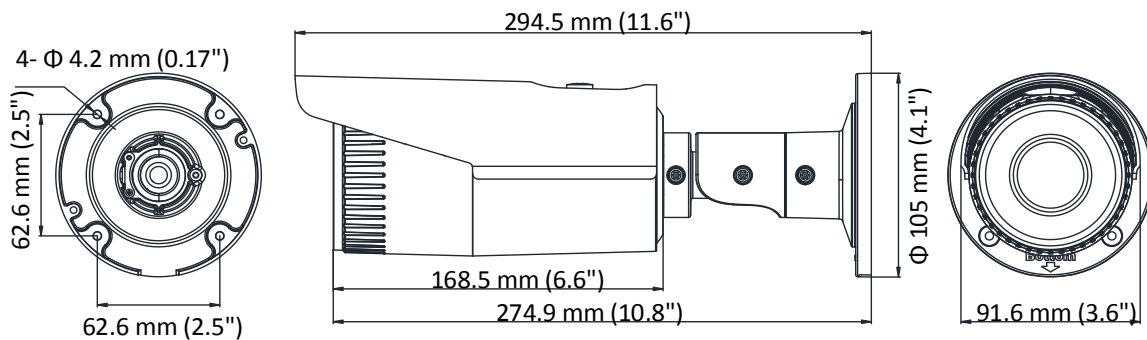

Available Models

DS-2CD1641FWD-I (Z)

Dimension